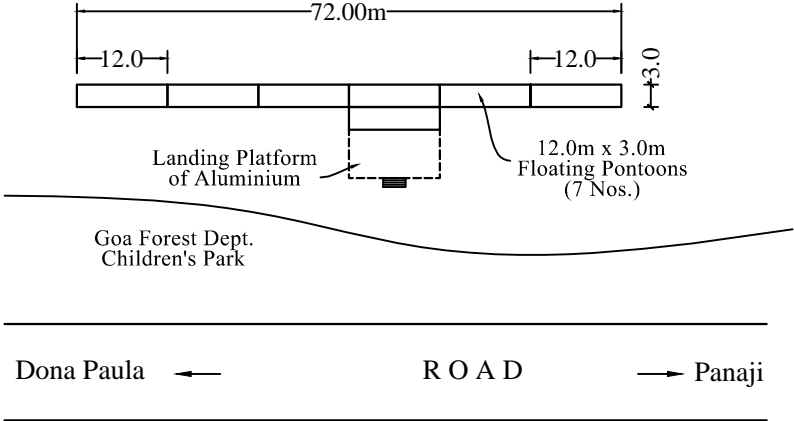

Scale 1:1000

FLOATING JETTY EXTENSION NEAR DEMPO HOUSE JETTY AT PANAJI

MORMUGAO PORT TRUST

e-TENDER No. CE/33/2018